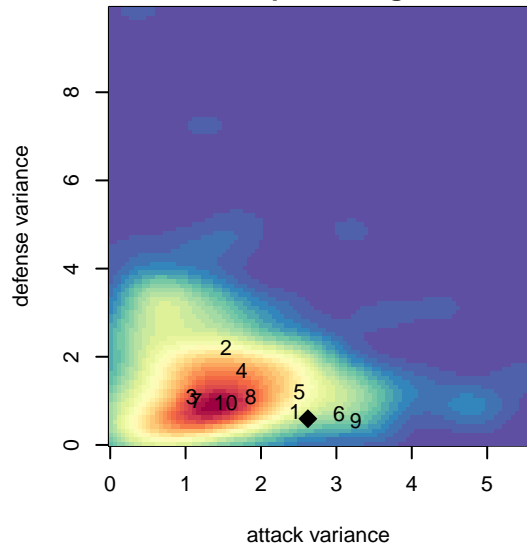

Mukilteo Altrec FC B96

Mukilteo Youth Soccer Assoc.
 Mukilteo, WA
 B96 total strength=1680
 attack=24.79 defense=18.03
 fall league = NPSL B18D2
 notes= Donnelson 2013

alt names used:
 Altrec FC Dragons
 Altrec Dragons FC – Mukilteo – Boys Under 18

Venues played:
 2014 Mt Hood Challenge U17–19
 2014 REDAPT Cup HS Bronze U19
 2014 NPSL B18D2
 2014 Founders Cup B96 19

Mukilteo Altrec FC B96
 Dots are actual minus expected GF (blue circles) and GA (red triangles).
 Blue line is smoothed change in attack strength. Red is smoothed change in defense strength.

**attack and defense variance (black dot)
relative to other teams
and top 10 in region**

**attack and defense rating
relative to others at age
and all opponents in last 13 months**

Performance relative to 13 month average