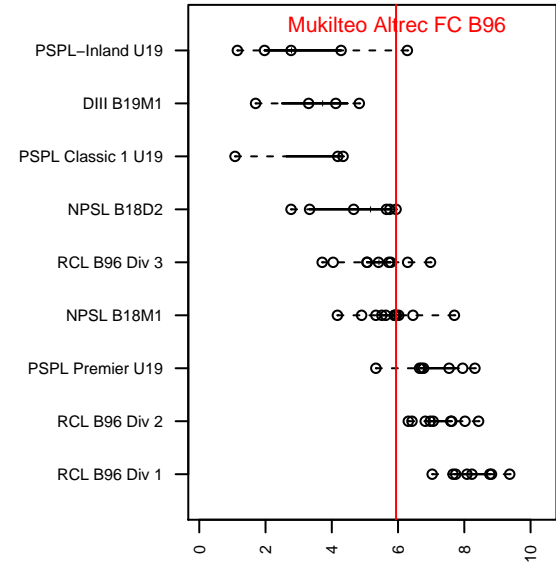

Mukilteo Altrec FC B96

Mukilteo Youth Soccer Assoc.
 Mukilteo, WA
 B96 total strength=1680
 attack=24.79 defense=18.03
 fall league = NPSL B18D2
 notes= Donnelson 2013

alt names used:
 Altrec FC Dragons
 Altrec Dragons FC – Mukilteo – Boys Under 18

Venues played:
 2014 Mt Hood Challenge U17–19
 2014 REDAPT Cup HS Bronze U19
 2014 NPSL B18D2
 2014 Founders Cup B96 19

Mukilteo Altrec FC B96
 Dots are actual minus expected GF (blue circles) and GA (red triangles).
 Blue line is smoothed change in attack strength. Red is smoothed change in defense strength.

**attack and defense variance (black dot)
relative to other teams
and top 10 in region**

**attack and defense rating
relative to others at age
and all opponents in last 13 months**

Performance relative to 13 month average