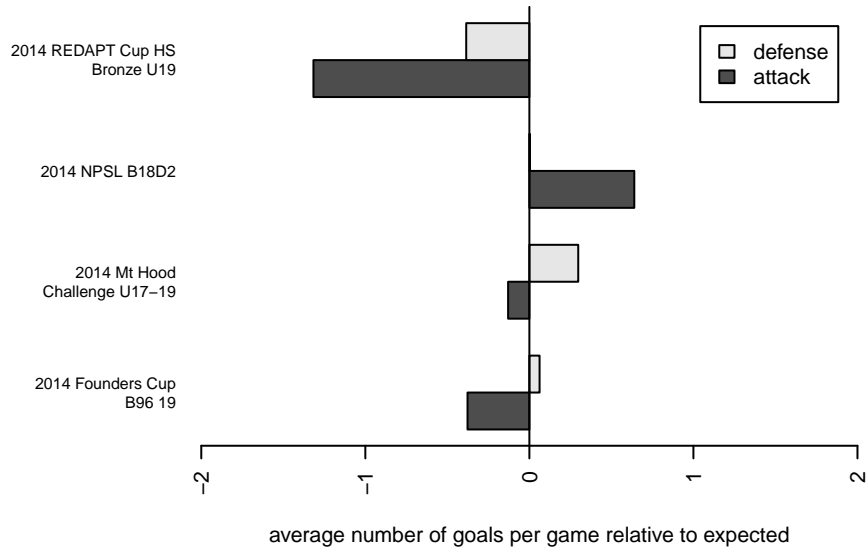

Venues played:
 2014 Mt Hood Challenge U17–19
 2014 REDAPT Cup HS Bronze U19
 2014 NPSL B18D2
 2014 Founders Cup B96 19

Mukilteo Altrec FC B96
 Dots are actual minus expected GF (blue circles) and GA (red triangles).
 Blue line is smoothed change in attack strength. Red is smoothed change in defense strength.

**attack and defense variance (black dot)
relative to other teams
and top 10 in region**

**attack and defense rating
relative to others at age
and all opponents in last 13 months**

Performance relative to 13 month average