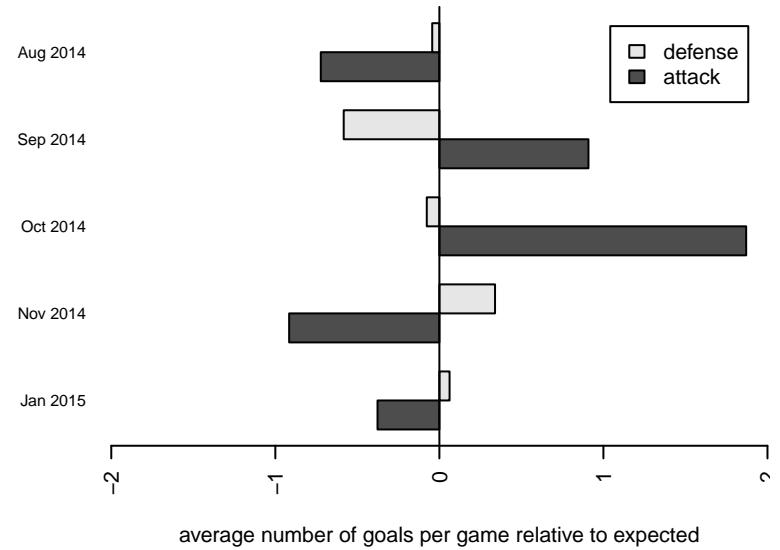

Performance relative to 13 month average